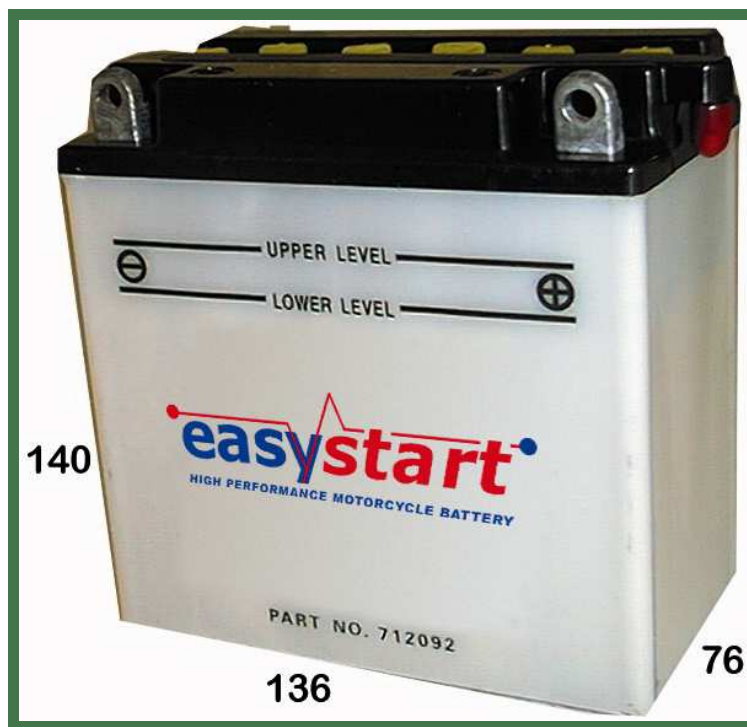

Technical Data Sheet

Part No: YB9L-B

Voltage:: 12v

Capacity @ 10hr: 9ah

Terminal Type: Bolt through lug

Layout: 0

Dry charged, supplied with acid pack

Acid volume: 0.65

	Length	Width	Height
Metric	136	76	140
Imperial	5.4	3.0	5.5