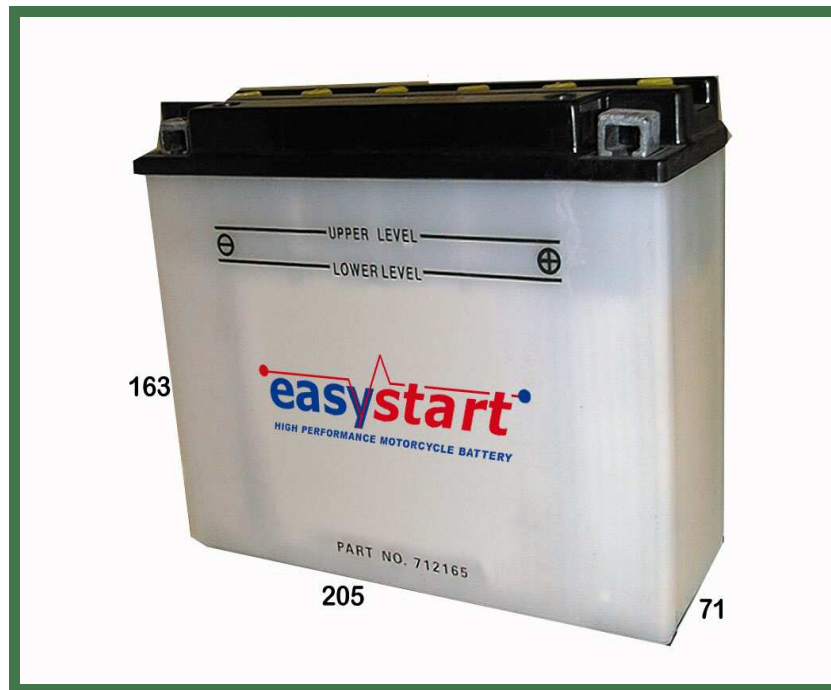

Technical Data Sheet

Part No: YB16AL-A2

Voltage:: 12v

Capacity @ 10hr: 16ah

Terminal Type: Multi fit cube

Layout: 0

Dry charged, supplied with acid pack

Acid volume: 1.15

	Length	Width	Height
Metric	205	71	163
Imperial	8.1	2.7	6.4