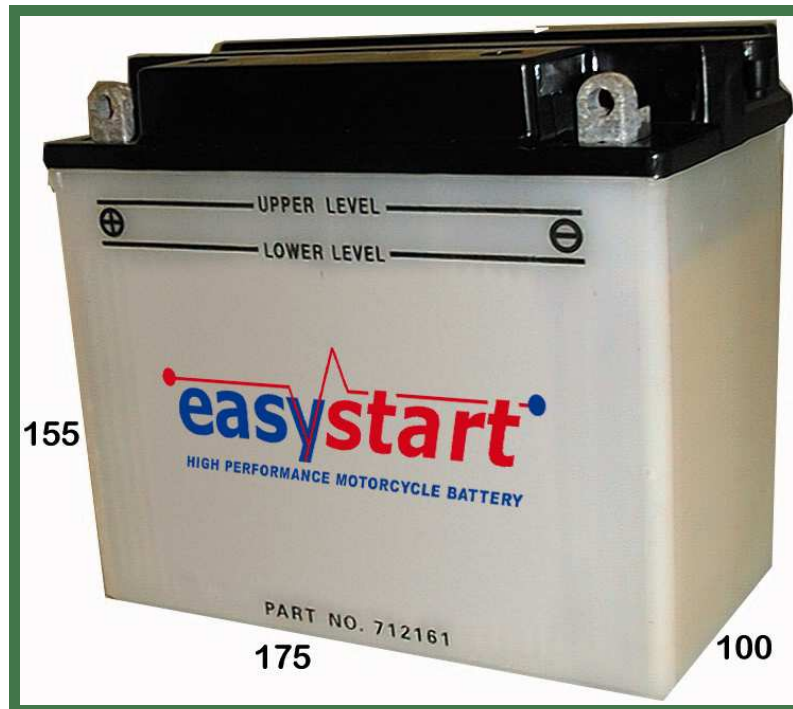

Technical Data Sheet

Part No: YB16-B

Voltage:: 12v

Capacity @ 10hr: 16ah

Terminal Type: Bolt through lug

Layout: 1

Dry charged, supplied with acid pack

Acid volume: 1.20

	Length	Width	Height
Metric	175	100	156
Imperial	6.9	4.0	6.1