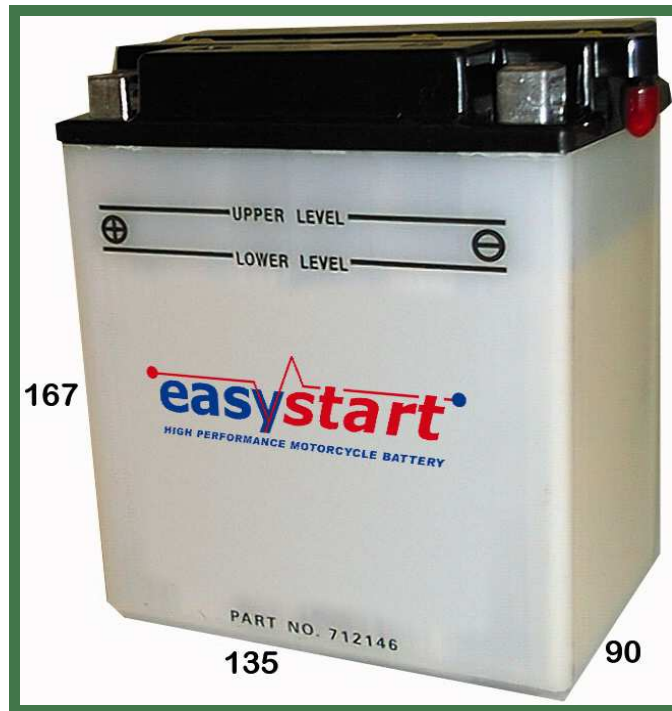

Technical Data Sheet

Part No: YB14-B2

Voltage:: 12v

Capacity @ 10hr: 14ah

Terminal Type: Multi fit cube

Layout: 1

Dry charged, supplied with acid pack

Acid volume: 1.0

	Length	Width	Height
Metric	135	90	167
Imperial	5.3	3.5	6.5