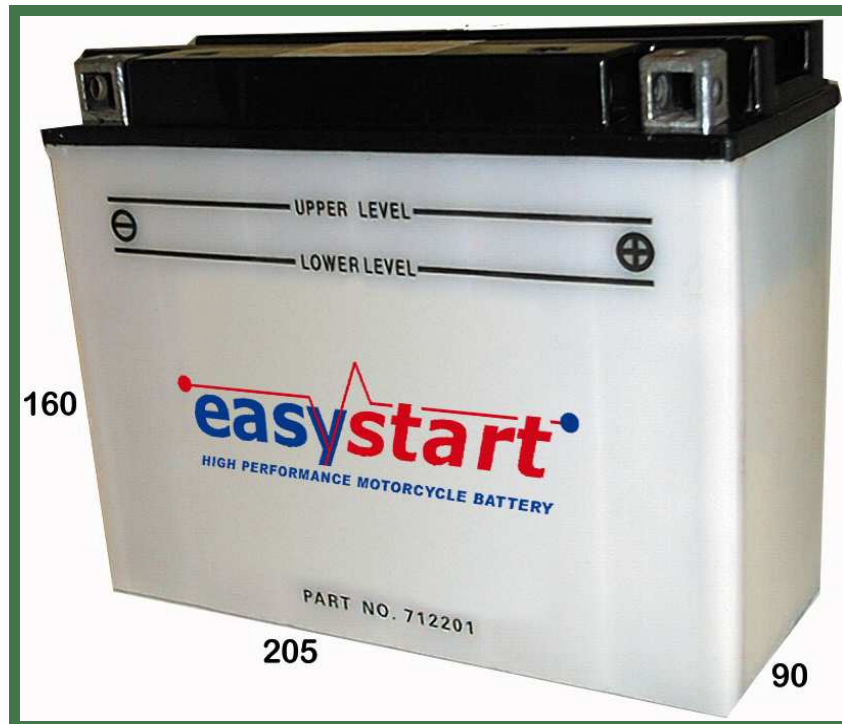

Technical Data Sheet

Part No: Y50-N18L-A

Voltage:: 12v

Capacity @ 10hr: 20ah

Terminal Type: Multi fitment cube

Layout: 0

Dry charged, supplied with acid pack

Acid volume: 1.3

	Length	Width	Height
Metric	206	90	160
Imperial	8.2	3.6	6.3