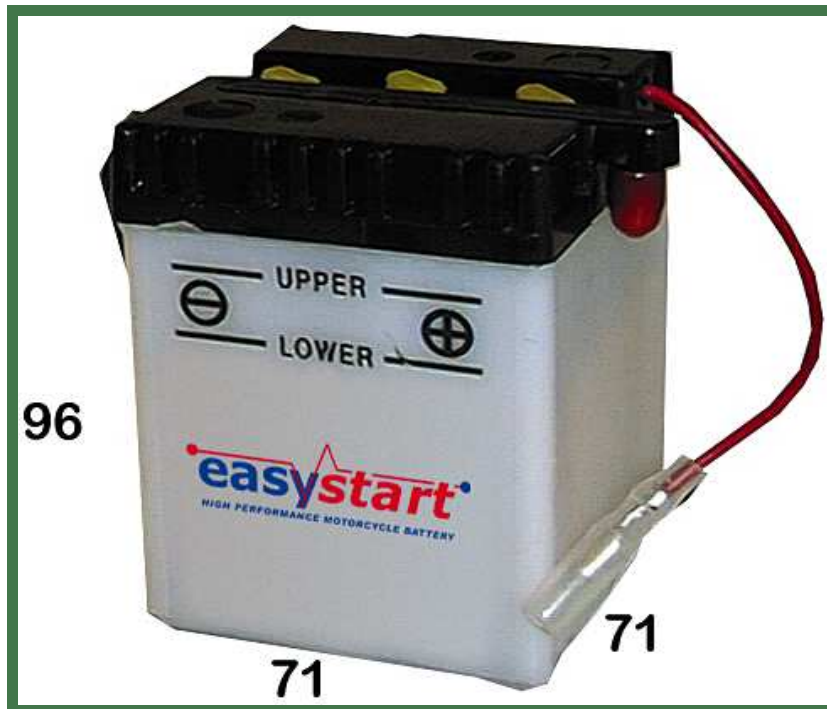

Technical Data Sheet

Part No: 6N4-2A-4

Voltage: 6v

Capacity @ 10hr: 4ah

Terminal Type: Wire

Layout: 0

Dry charged. Supplied with acid pack

Acid volume: 0.25

	Length	Width	Height
Metric	71	71	96
Imperial	2.7	2.7	3.7